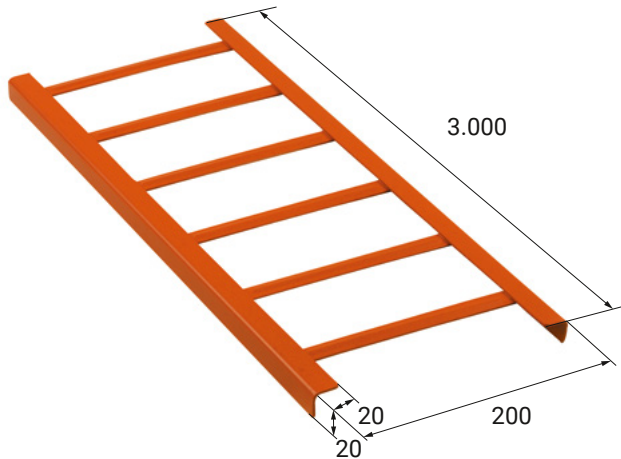

FLECK Snow guard grid galvanised and coloured

Dimensions in mm

PRODUCT INFORMATION

These universal snow guard grids in lengths of up to 3 metres and in dimensions of 200 × 20 mm fit FLECK snow guard tiles with grid support perfectly.

Material

Galvanised iron sheet or painted.

Colours

- Standard colours: Black, Red, Brown
- Special colours according to the colour of the original roof tiles
- Galvanised without colour coating

Construction material (fire reaction) class